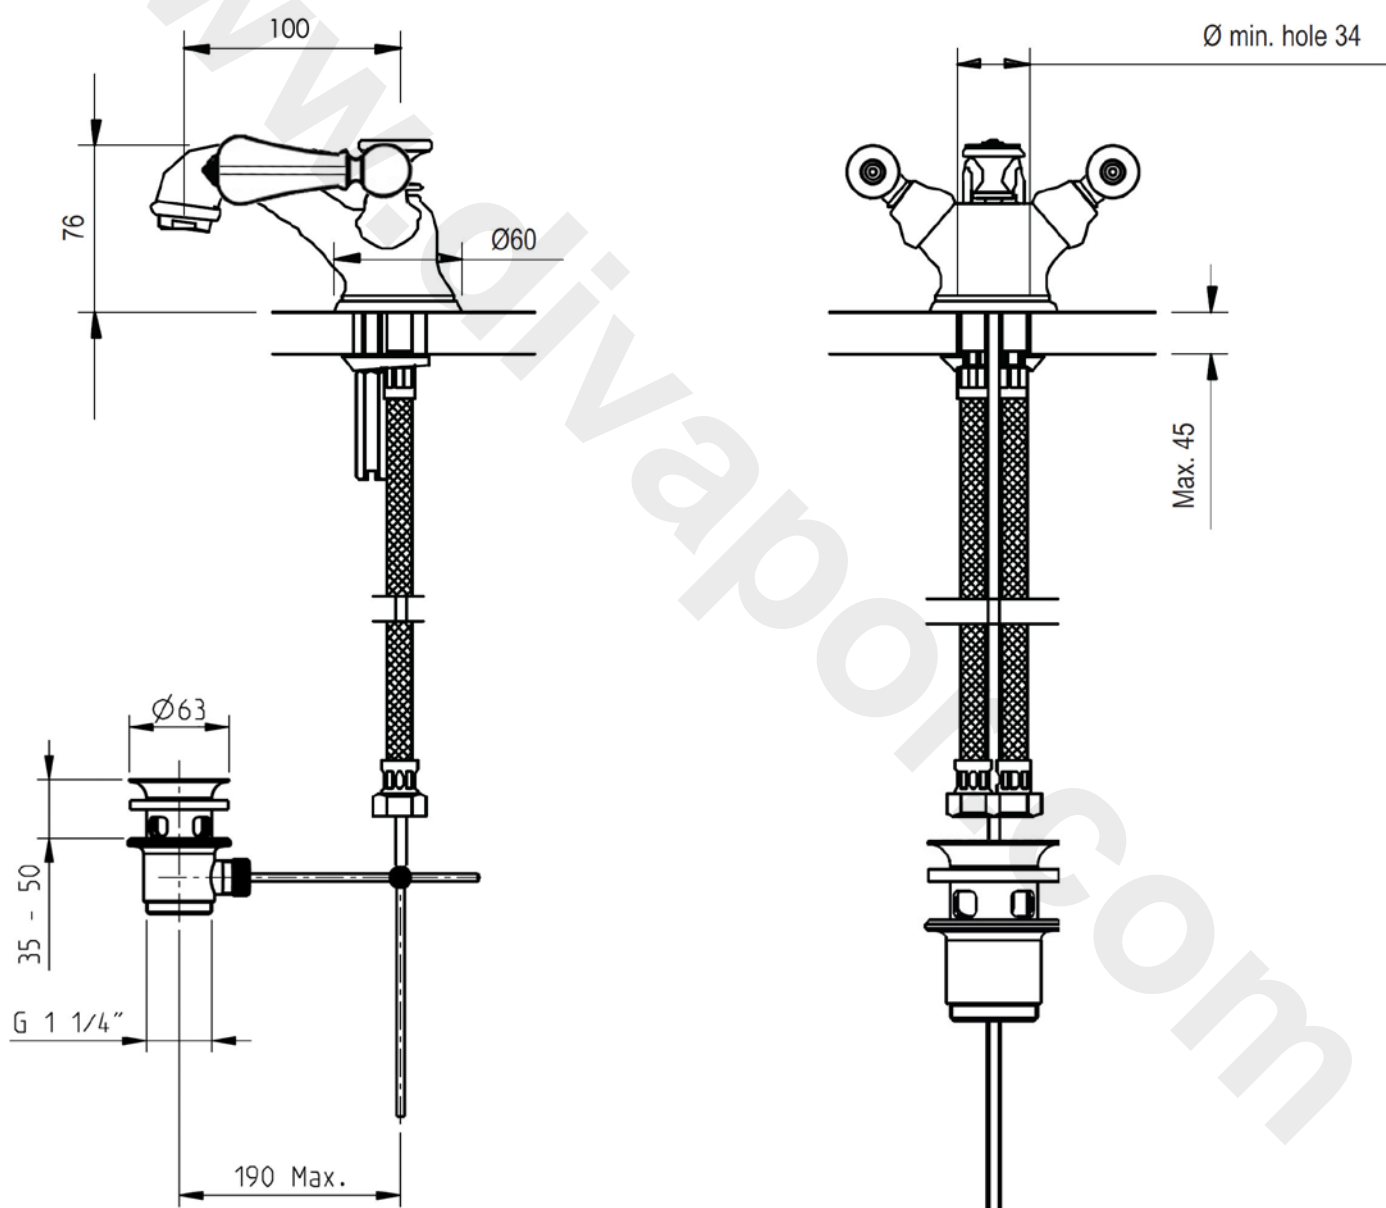

Codes: **31051A1**
(clear crystal lever)

31051AB
(black crystal lever)

ASBURY

Mono Basin Mixer

**Code: 31051A1
31051AB**

corpo torneira
spout body
3320234-xxx

manipulo escoador
pop-up knob
11102OD-xxx

o-ring
5310045-178

haste escoador
lift rod
3620070-xxx

Crystal Insert (x2)
113798801 (clear)
113798Y01 (black)

Asbury handle
3411260.S (x2)

Grub Screw (x2)

bucim (x2)
bonnet (x2)
3500080-xxx

arejador
aerator
5713101

kit de fixação
fixing kit
3491040

Pop-up waste assembly

ligação flexível (x2)
flexible hose (x2)
5700282

válvula cerâmica (x2)
ceramic cartridge
5710286G (x1)
5710287G (x1)

www.cifial.co.uk
cifialuk@btconnect.com

Installer: Please leave all leaflets with the building owner to file for future reference